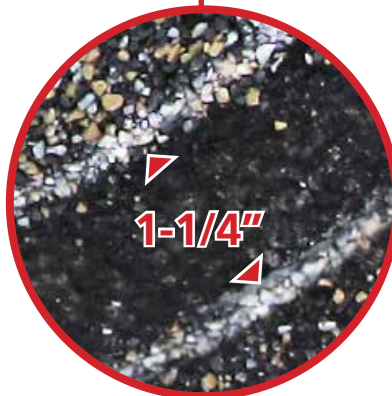

THIS IS THE ARMOURZONE!

Dual nailing lines, top and bottom, 1-1/4" apart, guide installers to Dynasty™ shingles' wider nailing surface for correct nail placement. Nails applied in this area ensure fastening power for proper product performance.