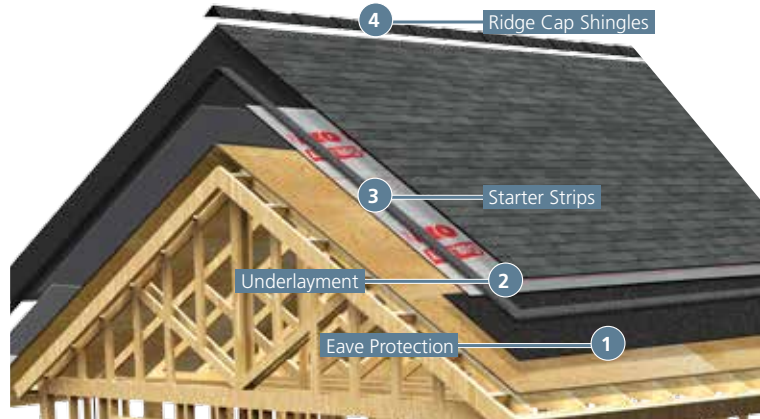

Our **FASTLOCK** modified bitumen sealant strip is formulated to be thick and aggressive to promote a strong bond and extraordinary performance with radiant heat from the sun.

THIS IS THE ARMOURZONE!

Dual nailing lines, top and bottom, 1-1/4" apart, guide installers to Dynasty™ shingles' wider nailing surface for correct nail placement. Nails applied in this area ensure fastening power for proper product performance.

THE IKO ADVANTAGE

Limited Warranty ¹	Limited Lifetime
Iron Clad Protection ¹	15 Years
Limited Wind Warranty ¹	130 mph (210 km/h)
Algae Resistant*	Yes

DYNASTY™ PRODUCT SPECIFICATIONS

Length	40 7/8 in (1038 mm)
Width	13 3/4 in (349 mm)
Exposure	5 7/8 in (149 mm)
Coverage Per Bundle	33.3 ft ² (3.1 m ²)
3 bundles = 1 full square - 100 sq ft coverage	

1. Eave Protection - *GoldShield, ArmourGard, or StormShield™ Ice & Water Protectors*

IKO's Ice & Water Protectors provide a second line of defense against water penetration due to ice dams or wind-driven rain and the costly damage it can cause. This product is also strongly recommended for sealing around vents, low pitch areas, ridges, hips, rake edges, chimneys, dormers, vent stacks, and skylights.