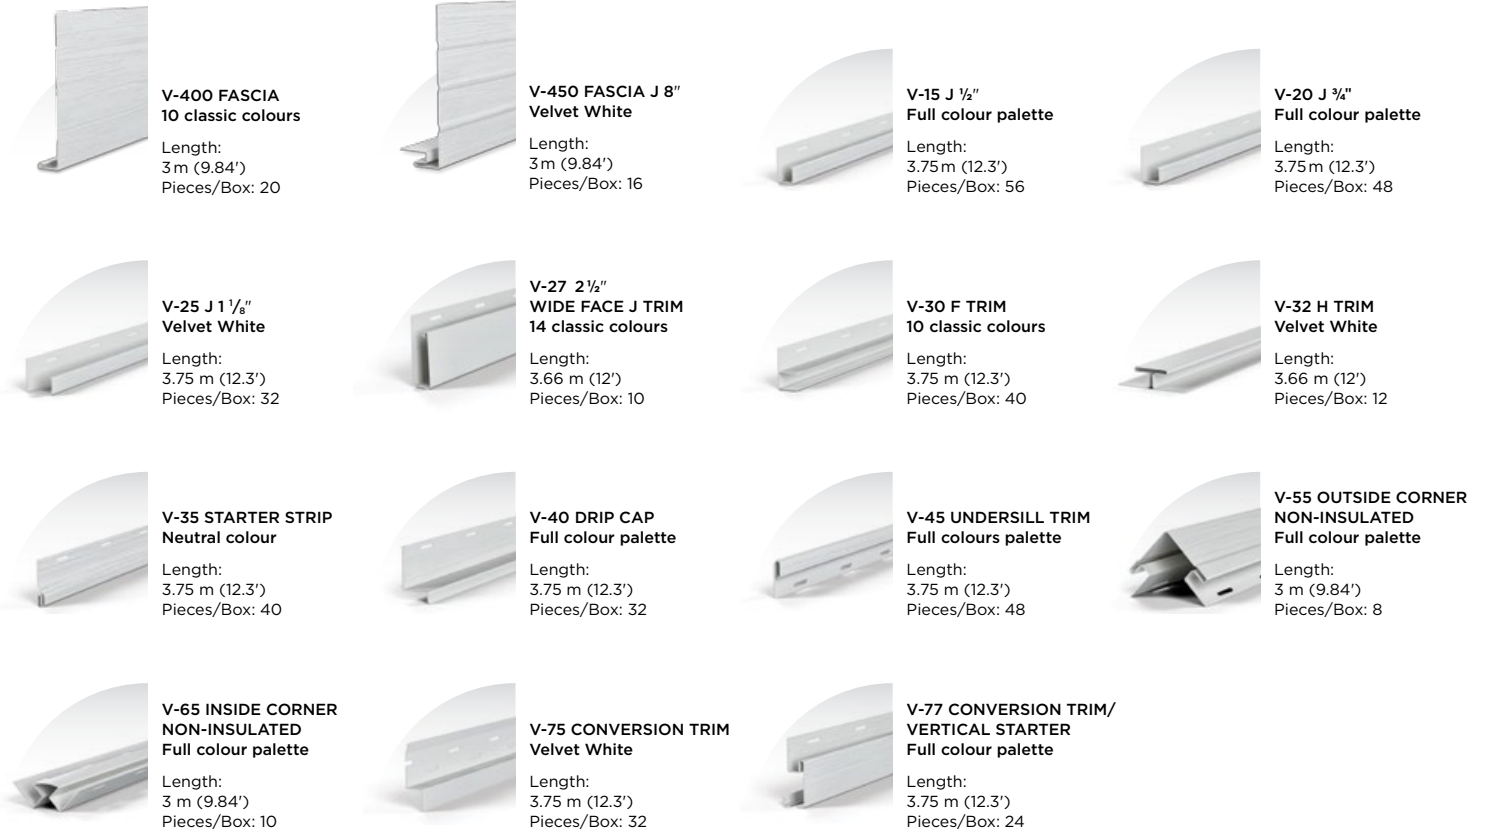

V-4800
HORIZONTAL 8"

Width:
203 mm (8")
Coverage/Box:
18 sq.m (194 sq.ft)

SOFFITS

Duchesne soffits ensure an optimal ventilation and reduce the risks of rot, pest infestation and energy loss.

V-310
SEMI-VENTED SOFFIT
Velvet White

Width:
254 mm (10")
Coverage/Box:
18 sq.m (194 sq.ft)

V-315
VENTED SOFFIT
10 classic colours

Width:
254 mm (10")
Coverage/Box:
18 sq.m (194 sq.ft)

TRIMS AND ACCESSORIES

COMPLETE YOUR SIDING PROJECT WITH DUCHESNE VINYL TRIMS AND ACCESSORIES.