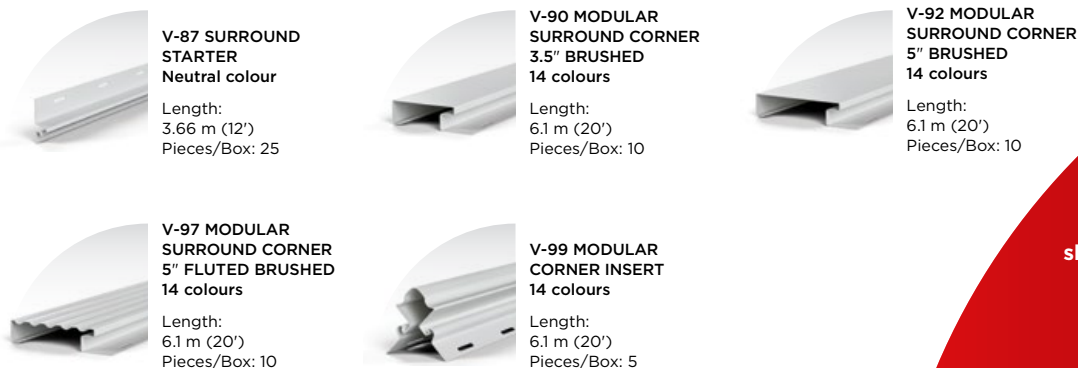

Duchesne also offers copolymer shutters, gable vents and mounting blocks in a palette of colours that coordinate with Duchesne siding.

Refer to the online catalogue for more information at www.duchesne.ca.